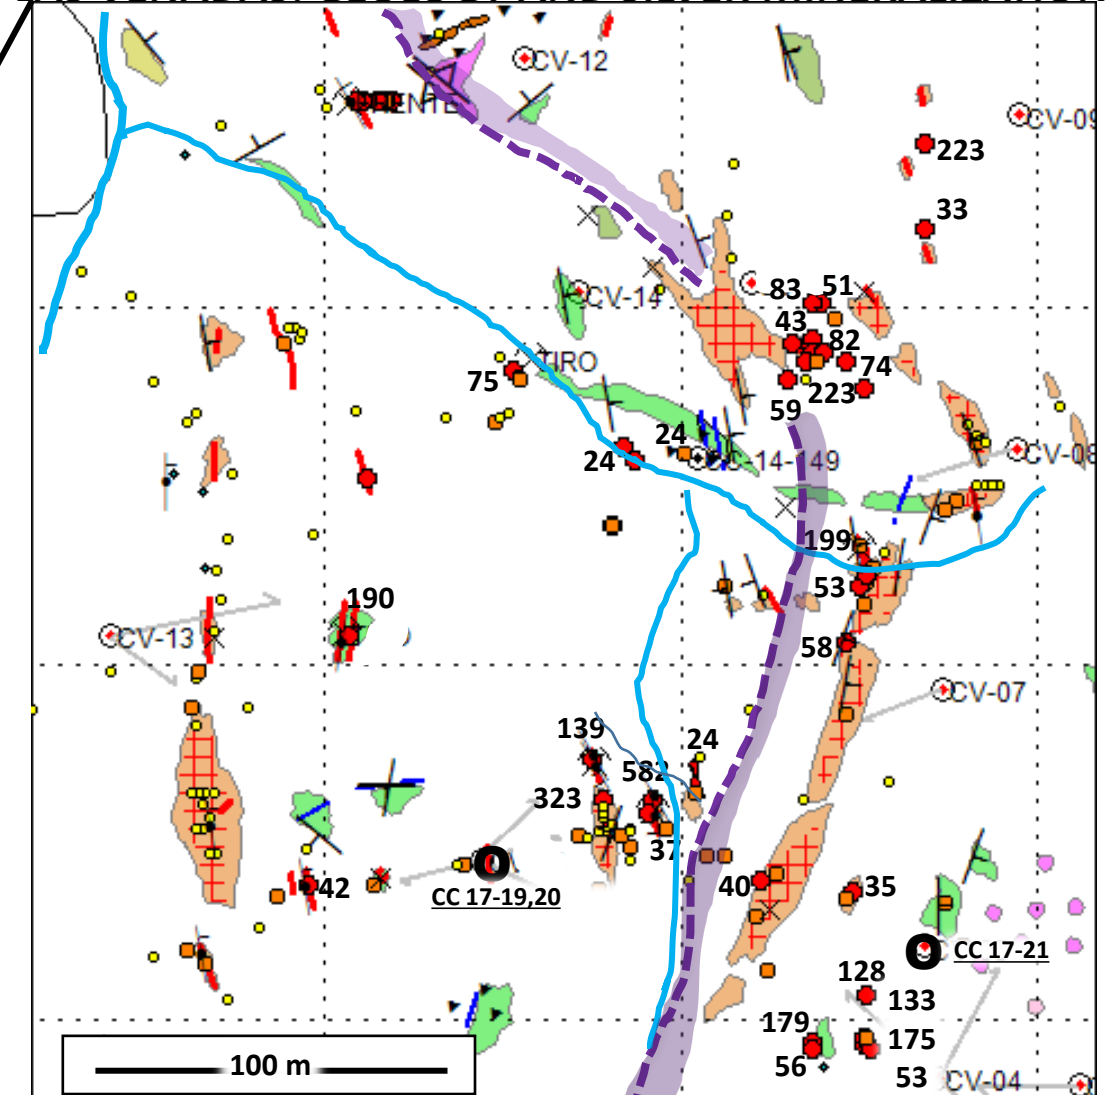

# LAS VENADAS: GEOLOGY AND SILVER MINERALIZATION

## La Cigarra Geophysical (Magnetics) Setting

Sandstone	vein	Drill Hole
Shale	Ag-gpt	Current Program
		Anomalous Hg > 500 ppb to 40 ppm
		Hg < 500 ppb