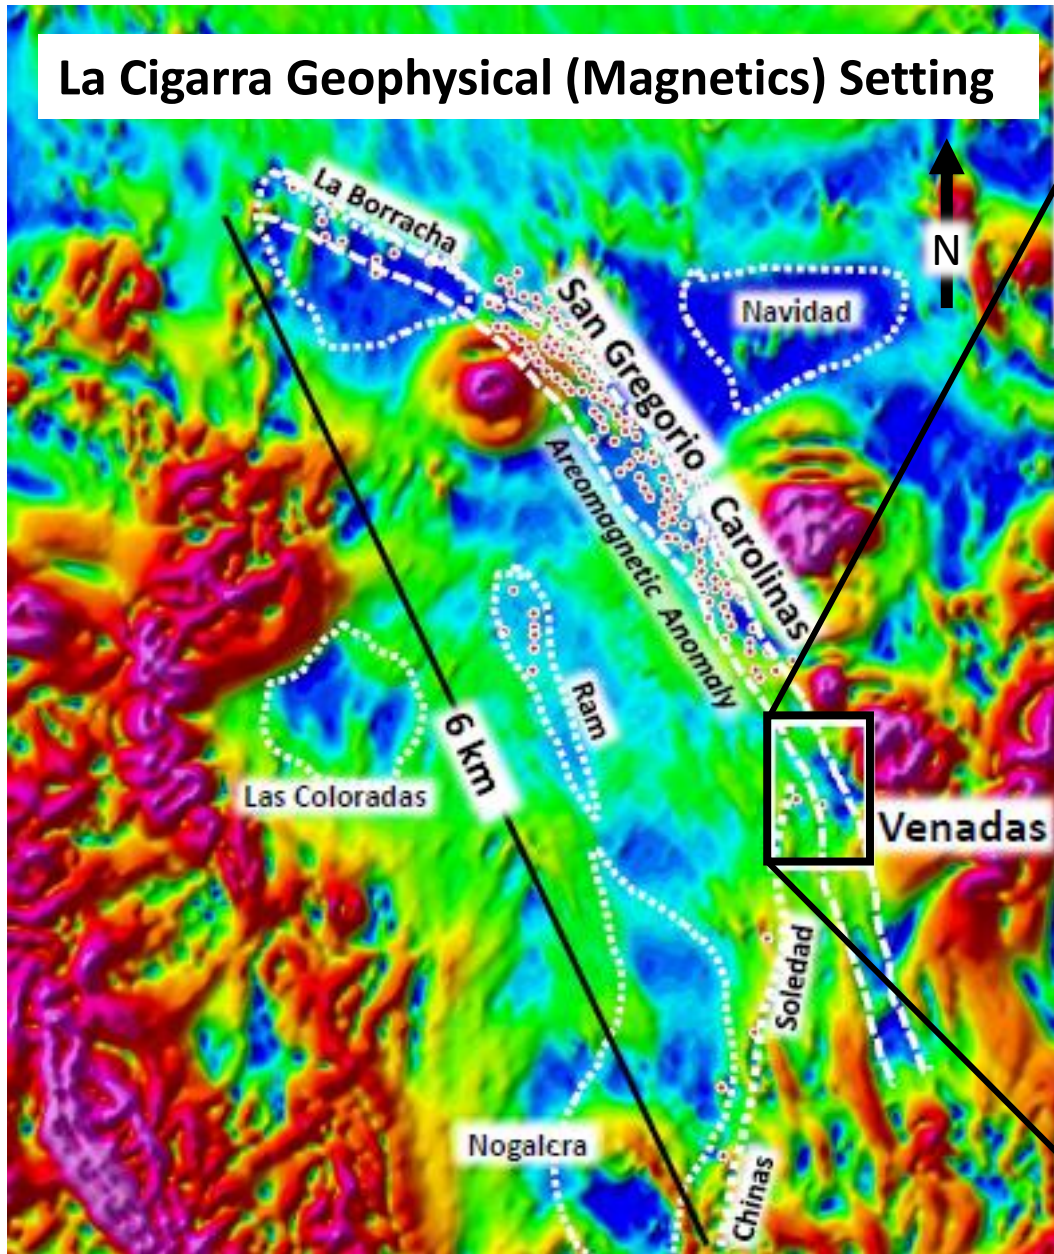

# LAS VENADAS: GEOLOGY AND SILVER MINERALIZATION

## La Cigarra Geophysical (Magnetics) Setting

Sandstone	vein	Drill Hole
Shale	Ag-gpt	Current Program
		Anomalous Hg > 500 ppb to 40 ppm
		Hg < 500 ppb