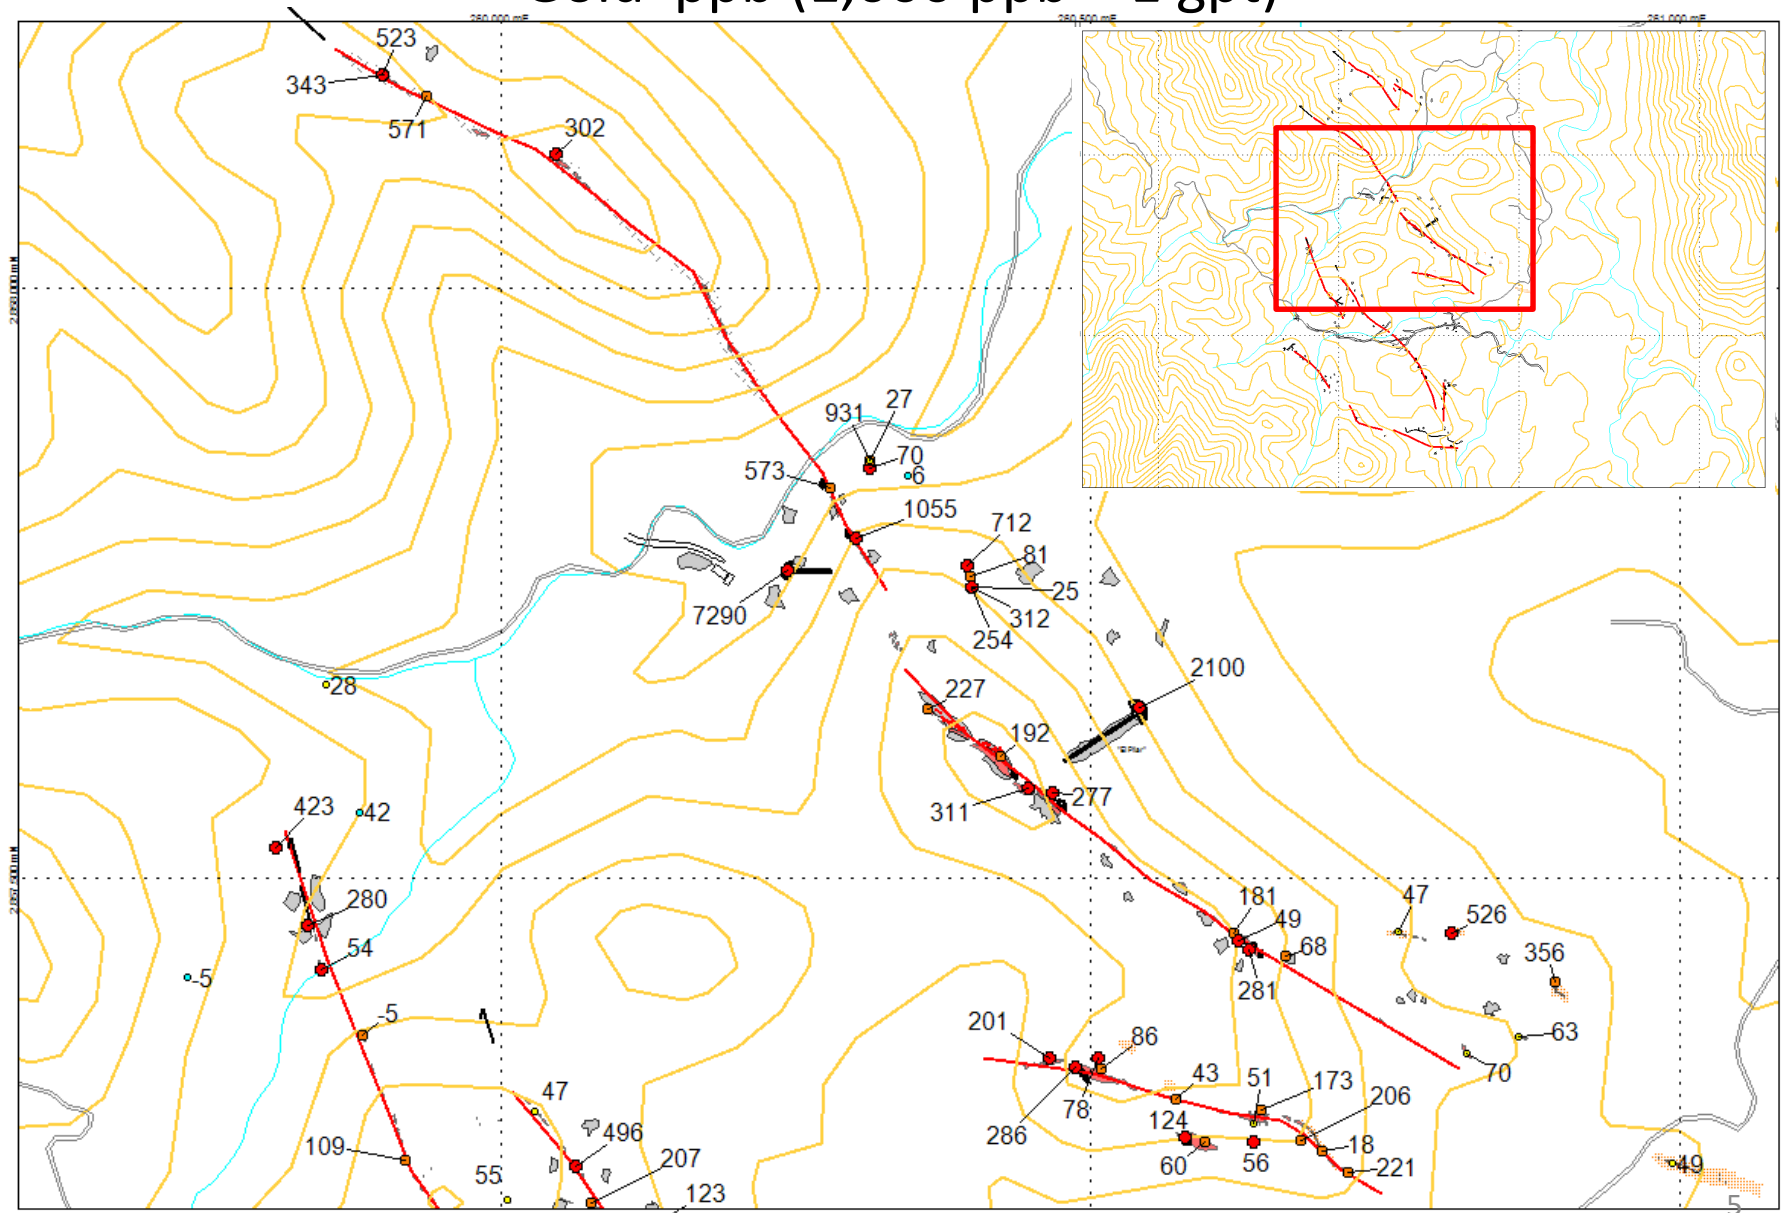

# La Cobriza Vein

Gold ppb (1000 ppb = 1 gpt)

# "El Pilar Vein Silver (gpt)

500 m

# El Pilar Vein

Gold ppb (1,000 ppb = 1 gpt)

500 m