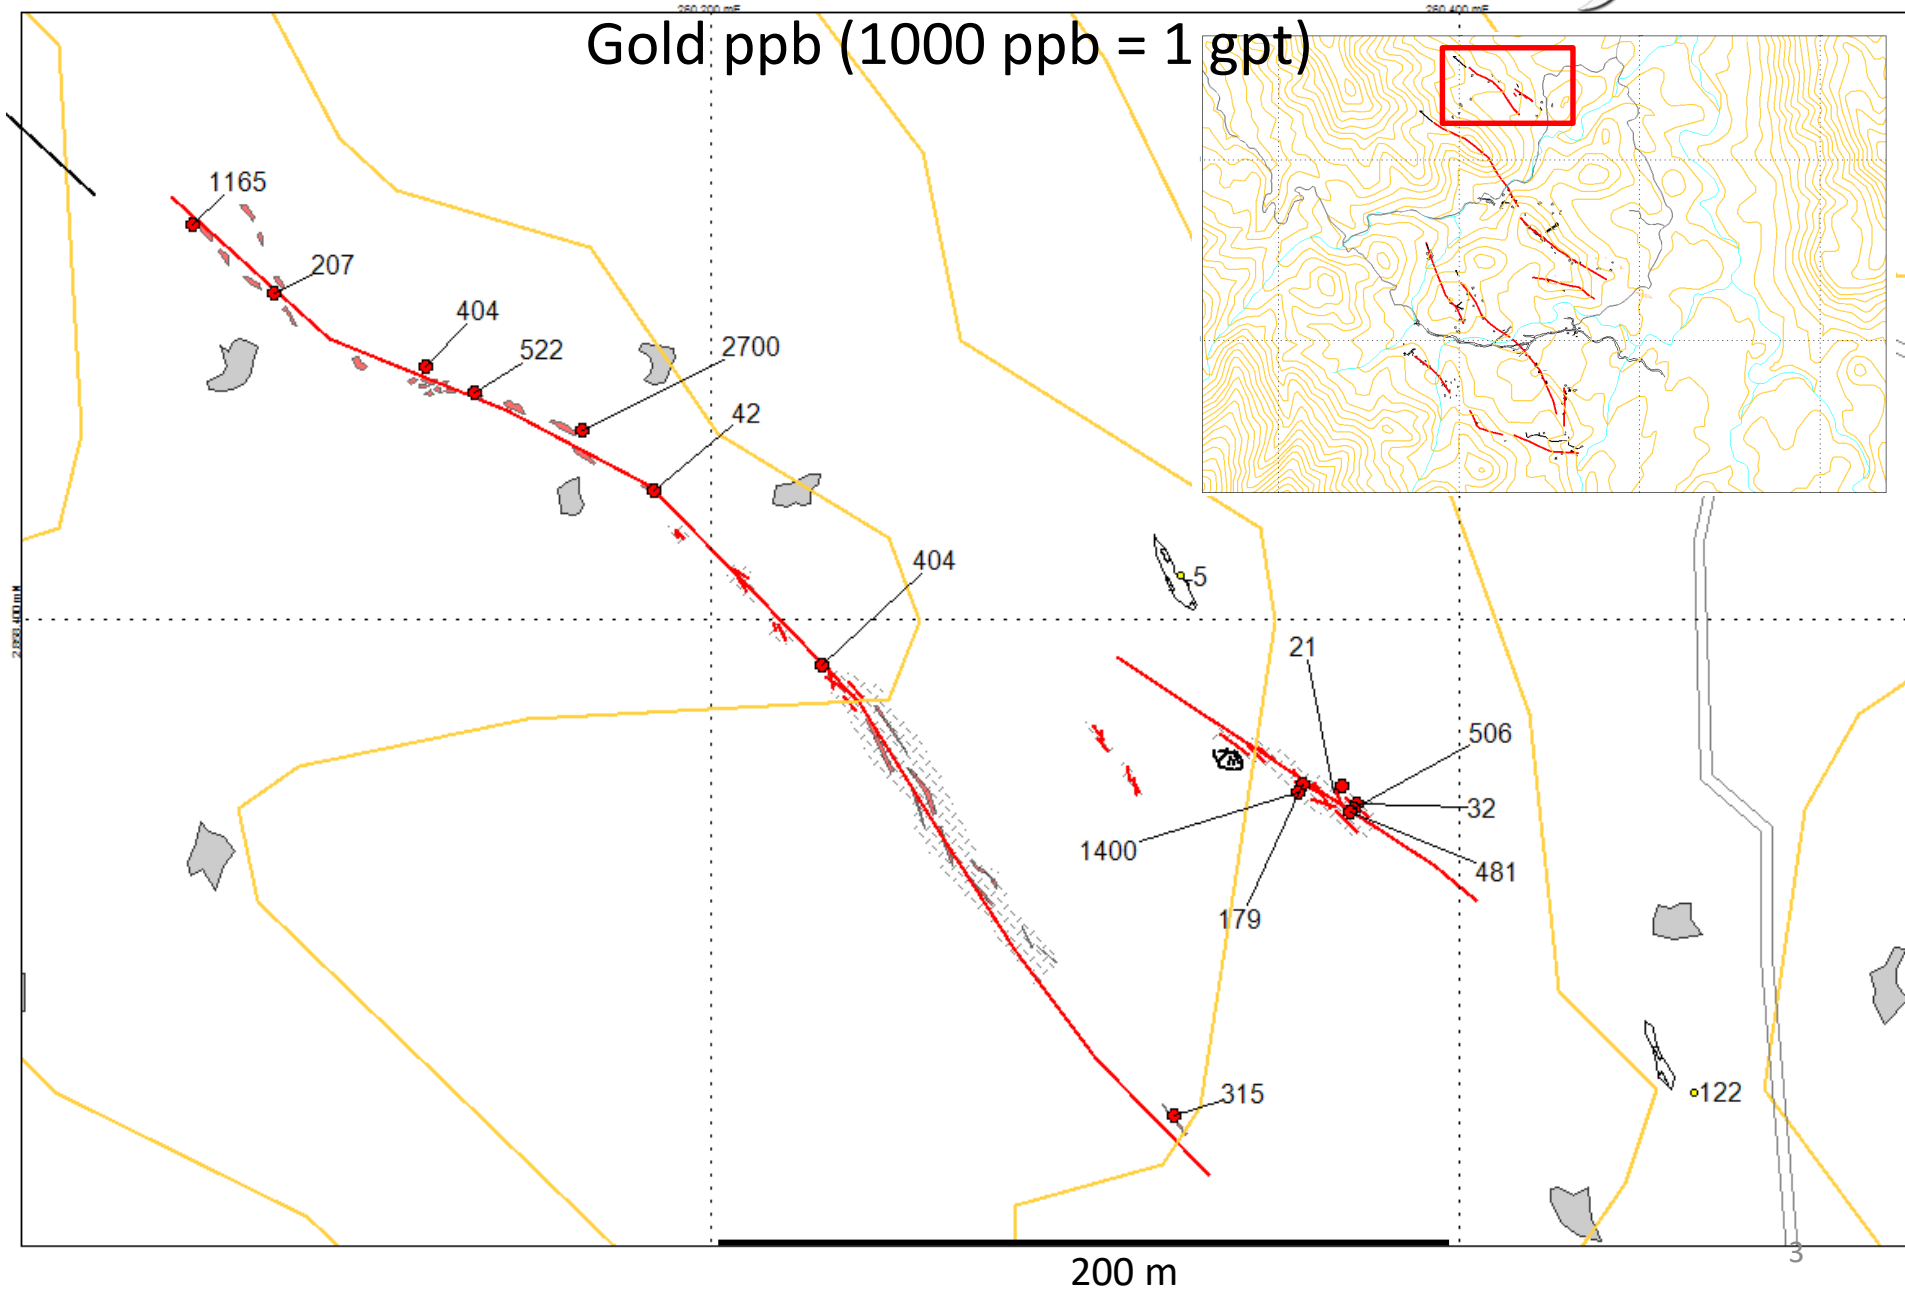

# La Cobriza Vein Silver (gpt)

# La Cobriza Vein

Gold ppb (1000 ppb = 1 gpt)

# "El Pilar Vein Silver (gpt)

500 m

# El Pilar Vein

Gold ppb (1,000 ppb = 1 gpt)

500 m