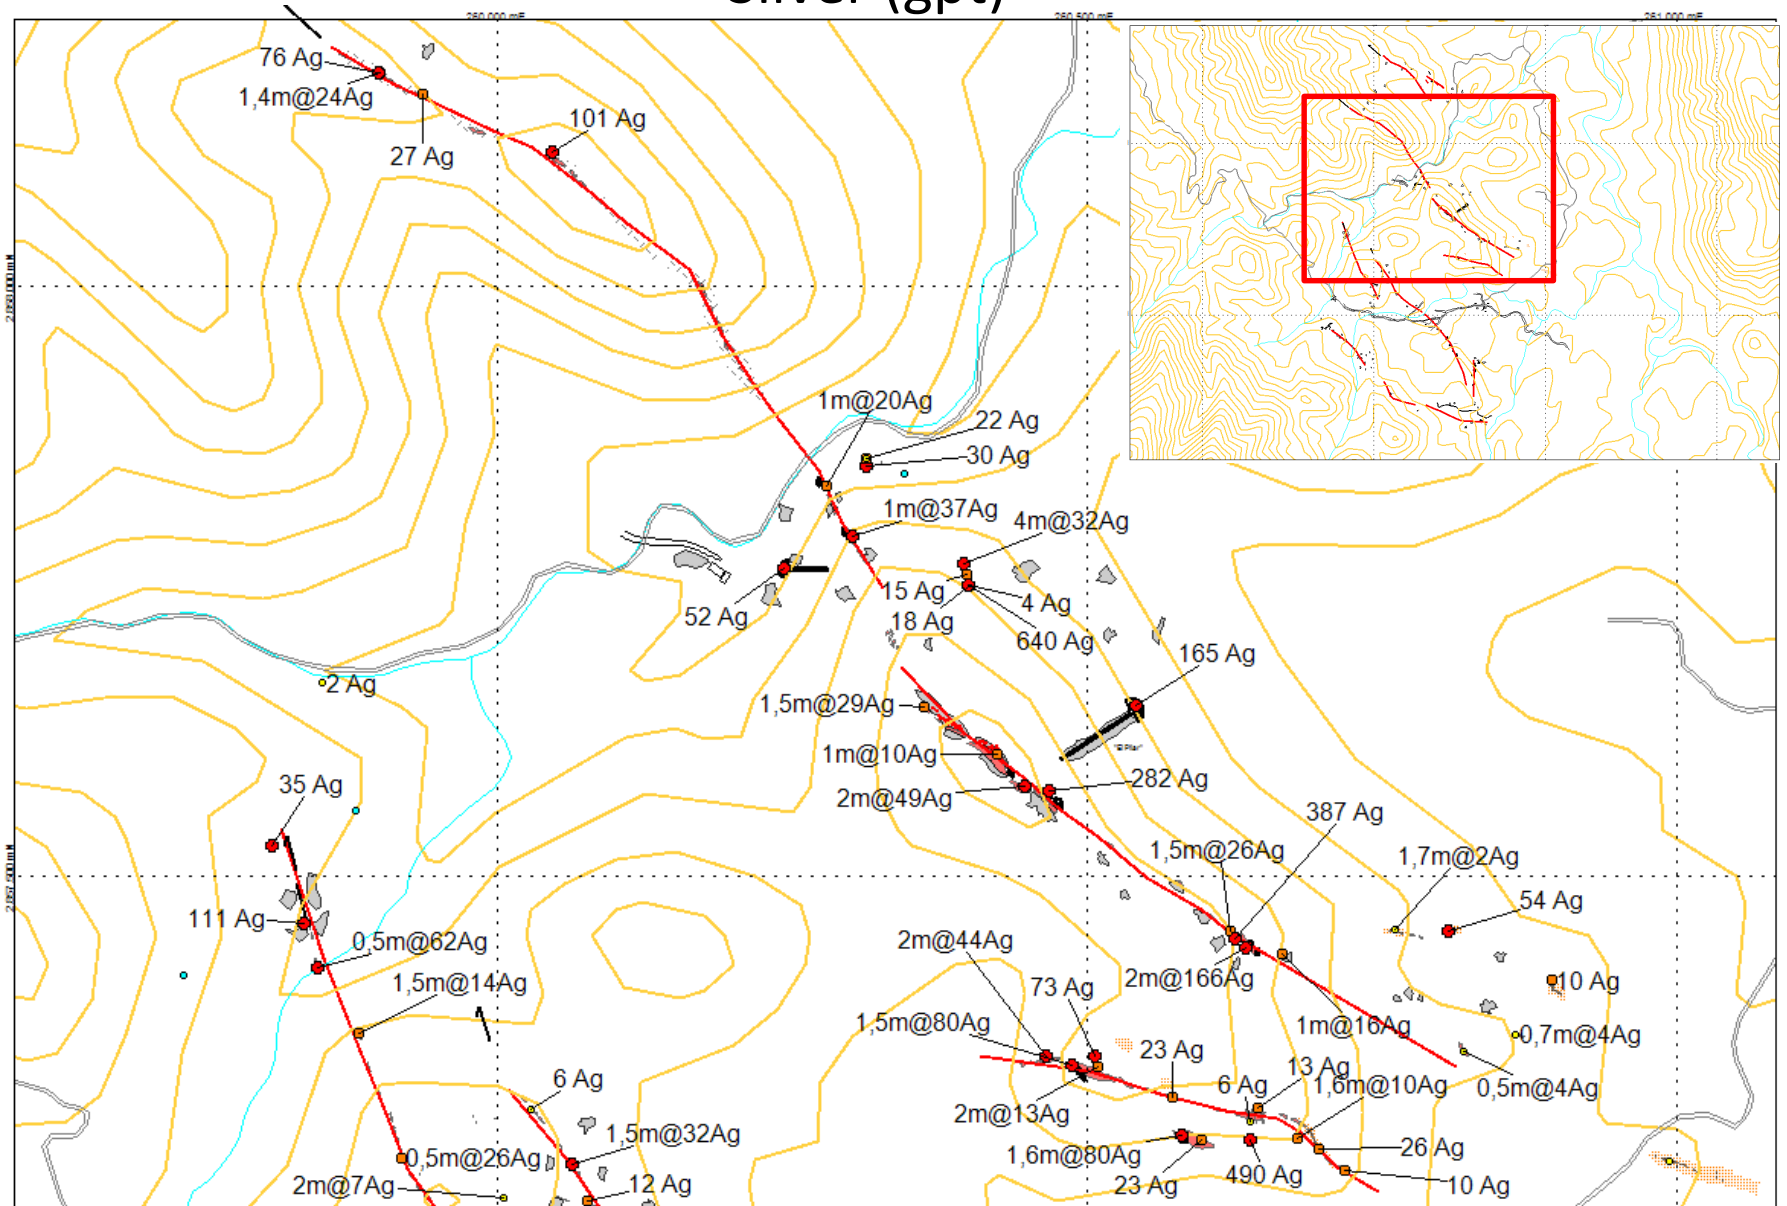

# La Cobriza Vein Silver (gpt)

# La Cobriza Vein

Gold ppb (1000 ppb = 1 gpt)

# "El Pilar Vein Silver (gpt)

500 m

# El Pilar Vein

Gold ppb (1,000 ppb = 1 gpt)

500 m