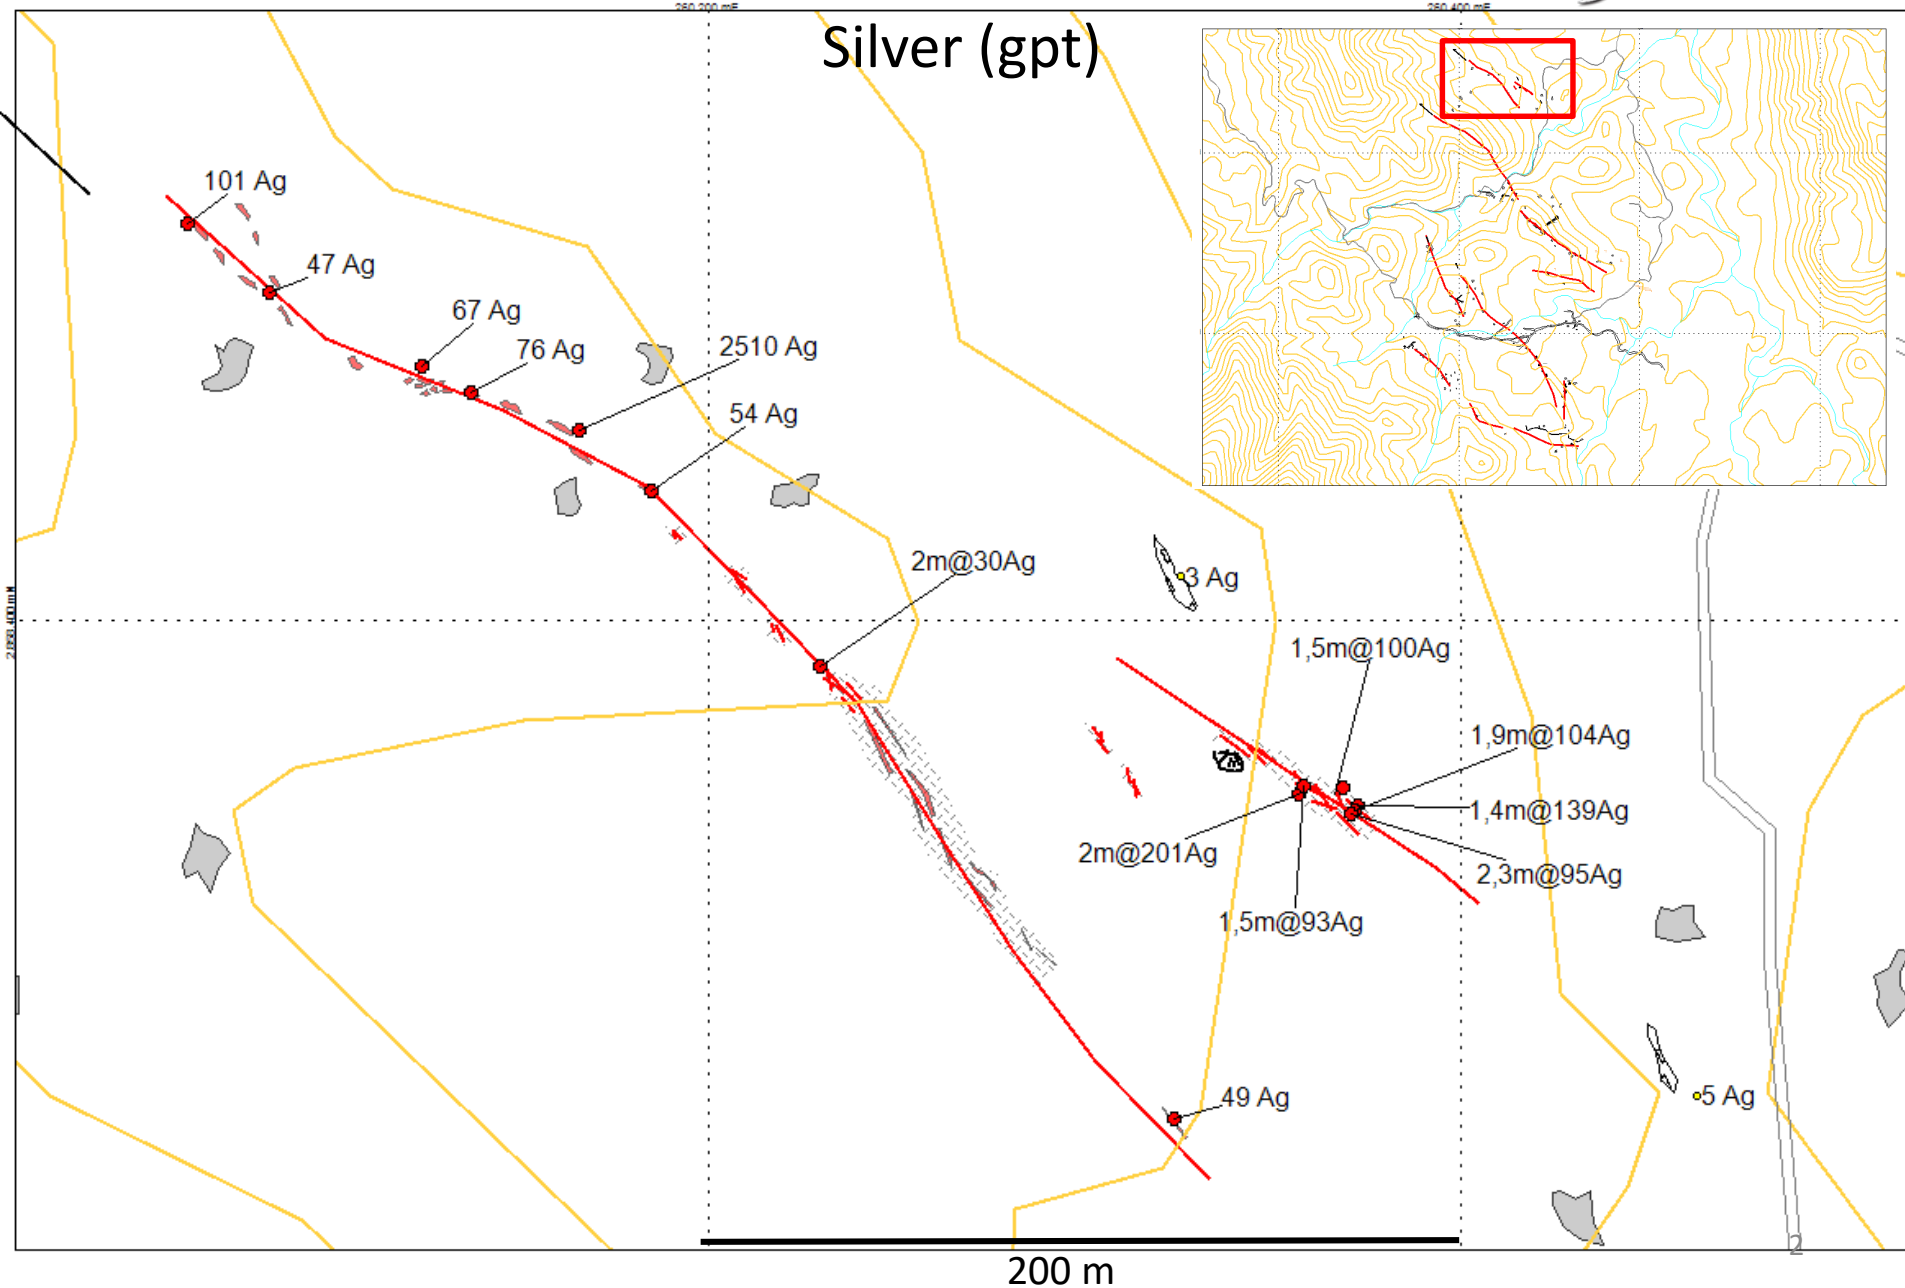

# La Cobriza Vein Silver (gpt)

# La Cobriza Vein

Gold ppb (1000 ppb = 1 gpt)

# "El Pilar Vein Silver (gpt)

500 m

# El Pilar Vein

Gold ppb (1,000 ppb = 1 gpt)

500 m