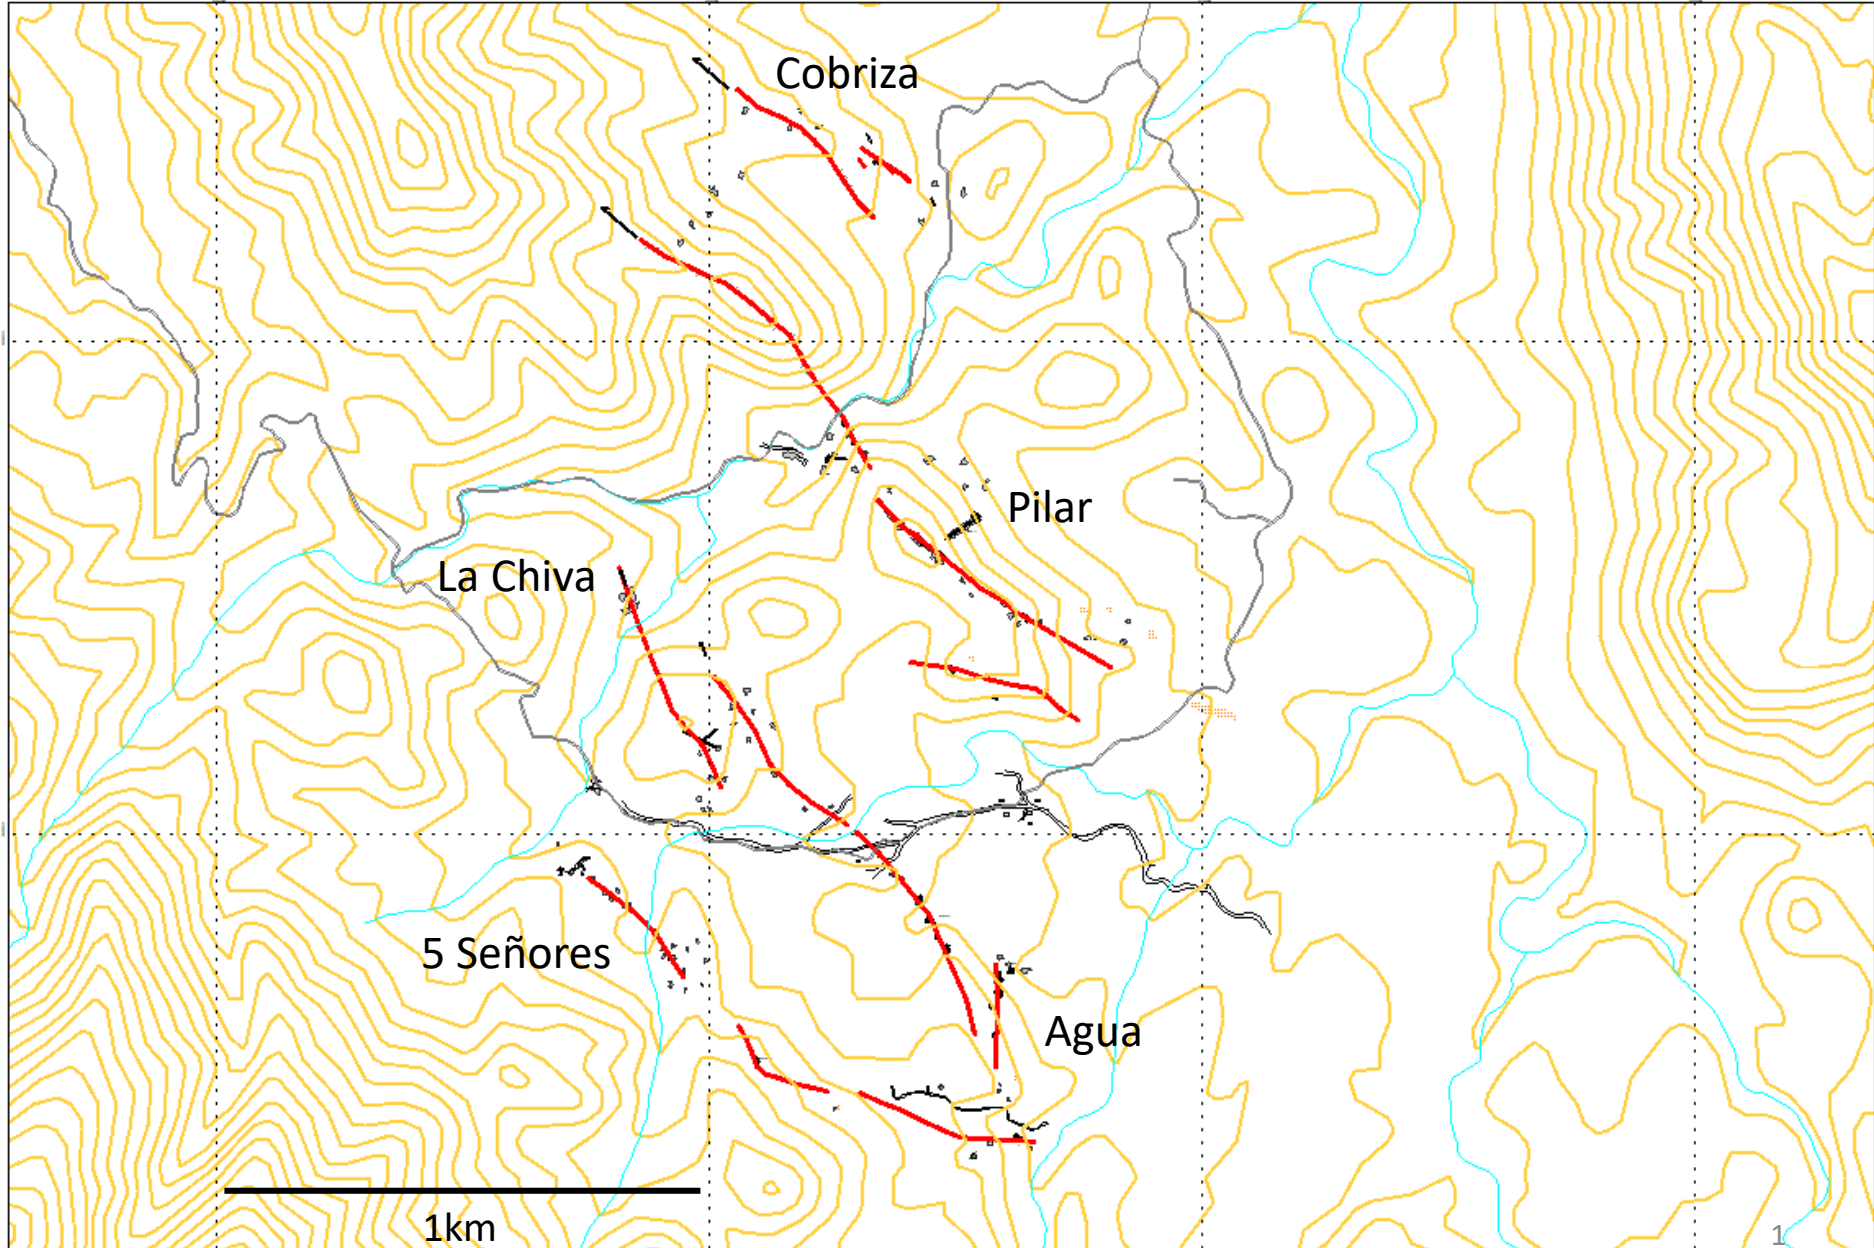

# La Cobriza Vein Silver (gpt)

# La Cobriza Vein

Gold ppb (1000 ppb = 1 gpt)

# "El Pilar Vein Silver (gpt)

500 m

# El Pilar Vein

Gold ppb (1,000 ppb = 1 gpt)

500 m