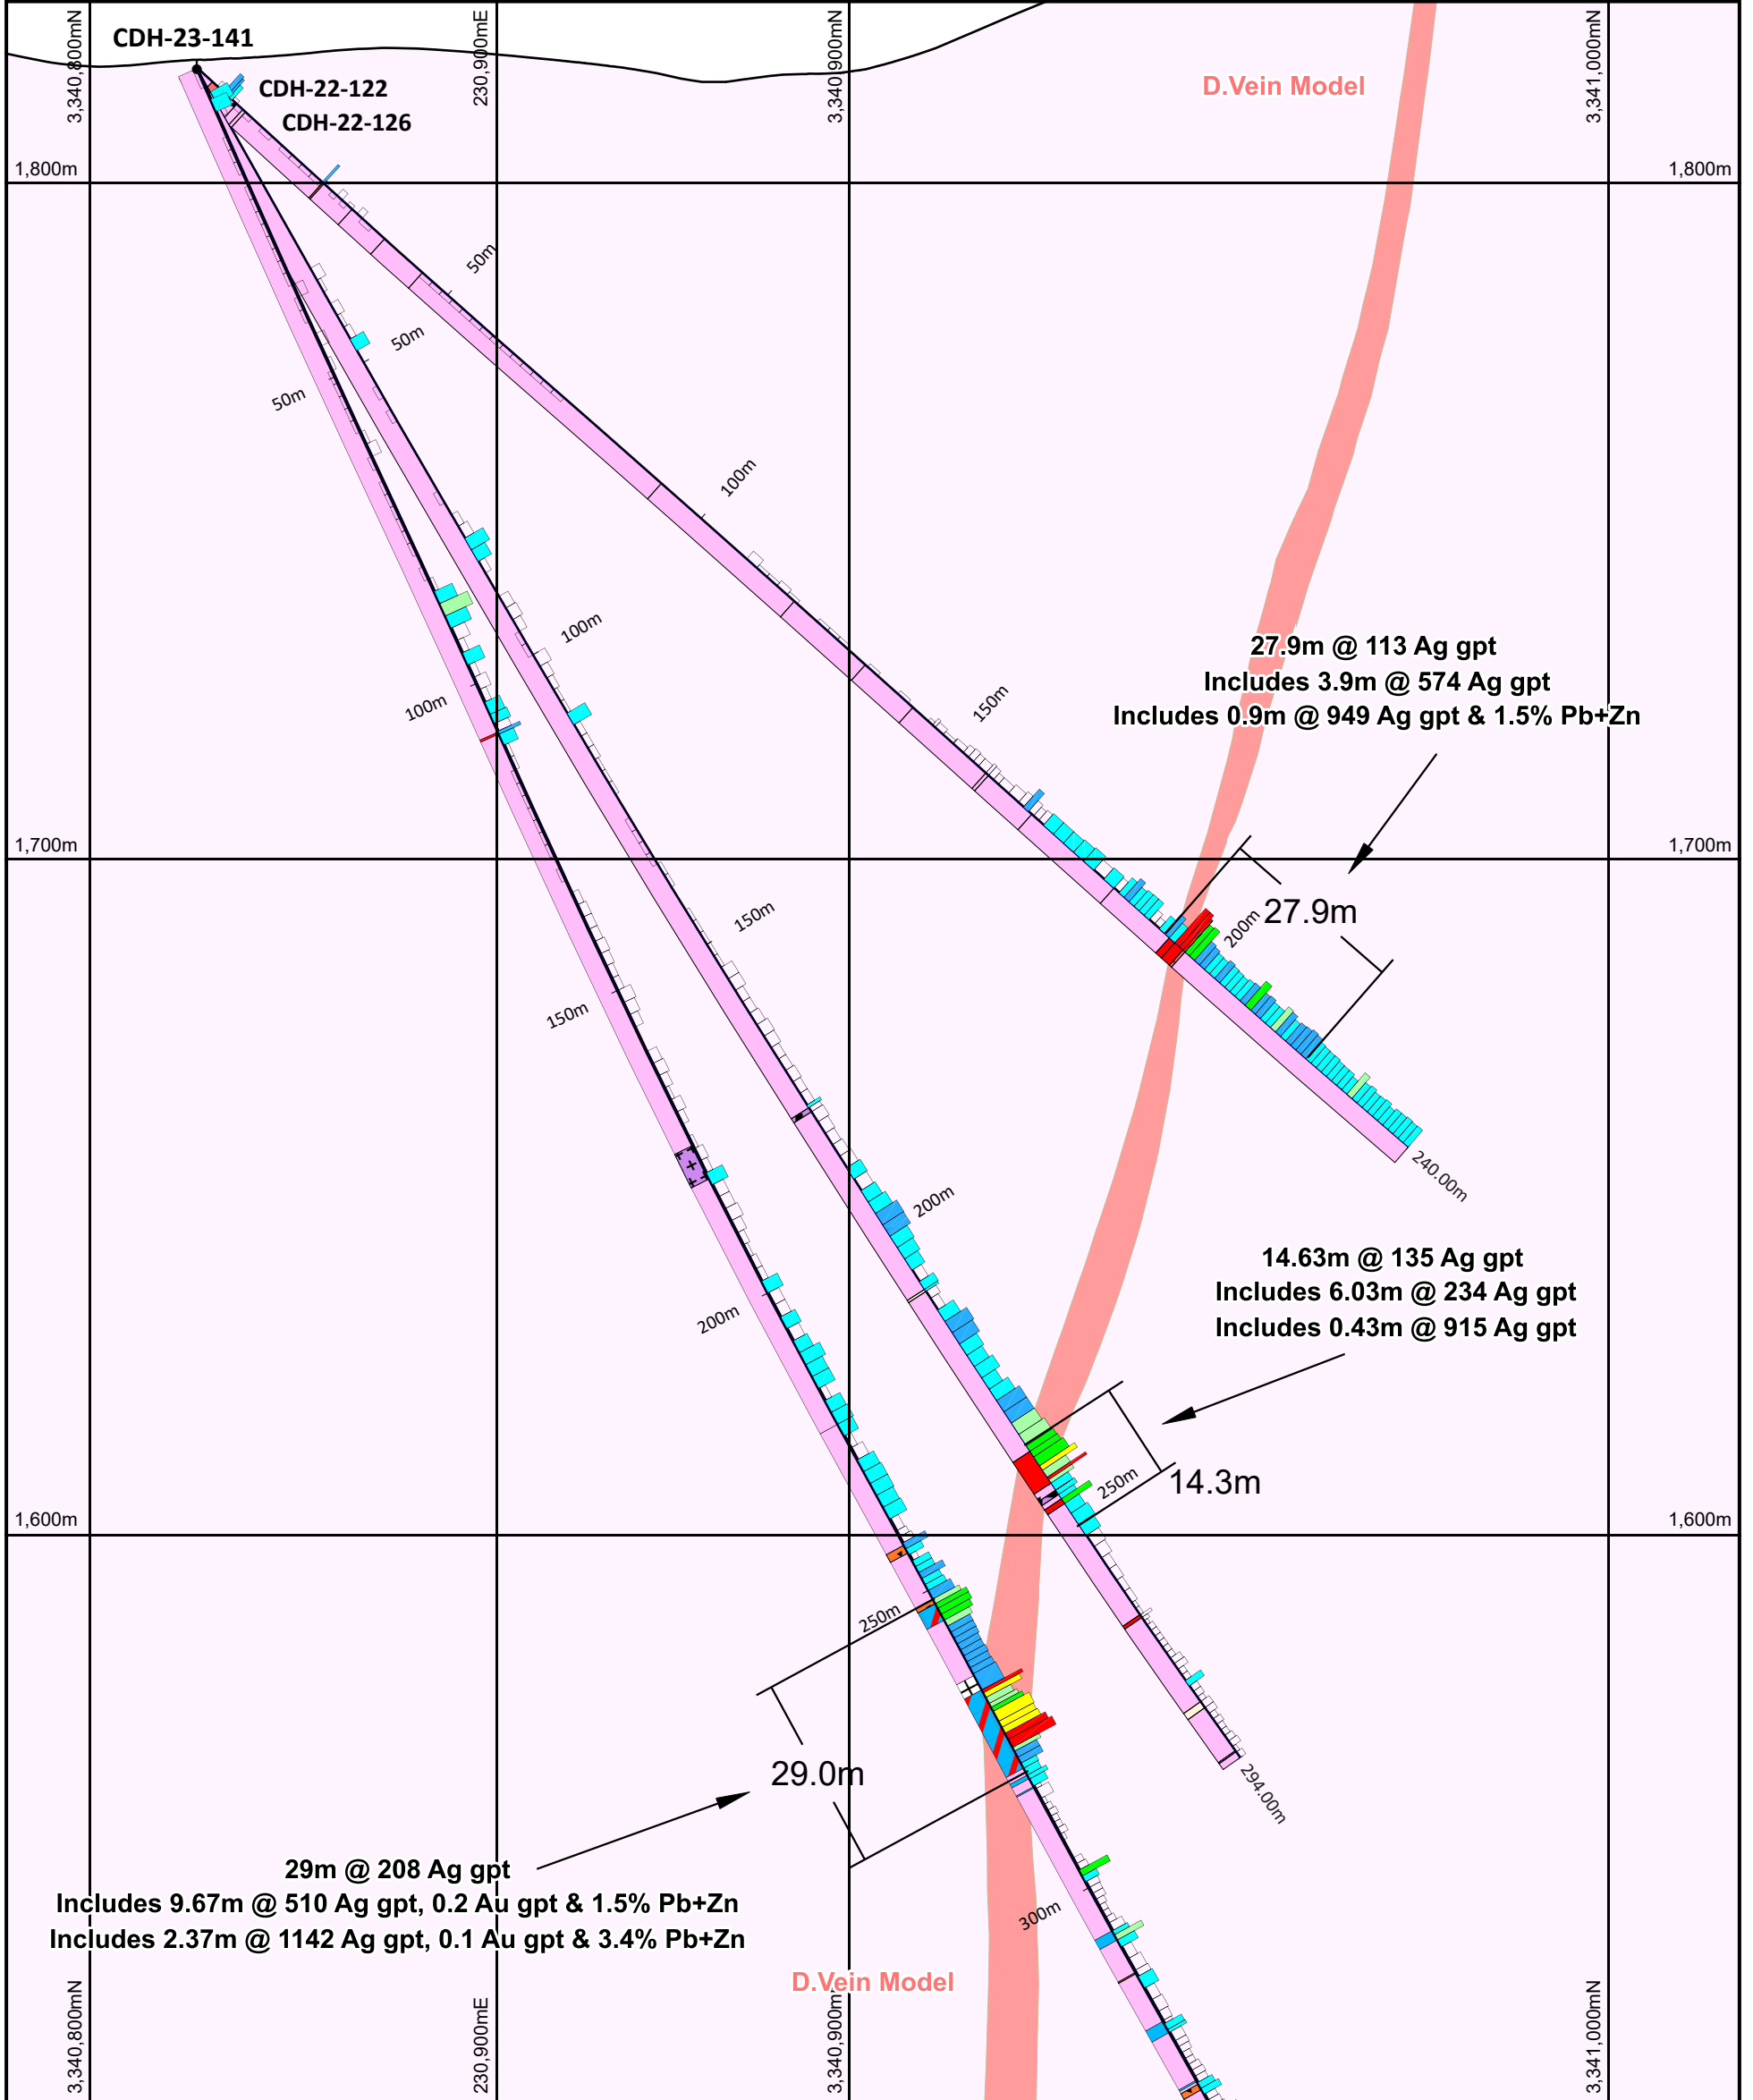

Drillhole Legend

Rhy	FitGouge
RhyF	Cave
VsCgl	BxTec

Drillhole Legend

Quartz Veining
Calcite Veining
Breccias

DH Assays Ag gpt

10 to 30	60 to 100	500 to 2000
30 to 60	100 to 300	>= 2000
300 to 500		

Scale
1 : 1000

Plot File: D-Vein XS CDH-22-117_23-138-139

Drillhole Legend 	Drillhole Legend 	DH Assays Ag gpt 	Scale 1 : 1000 	Plot File: D-Vein XS CDH-22-119-115_23-140
-----------------------------	-----------------------------	-----------------------------	------------------------------	--

Drillhole Legend 	Drillhole Legend 	DH Assays Ag gpt 	Scale 1 : 1000 	Plot File: D-Vein XS 141
-----------------------------	-----------------------------	-----------------------------	------------------------------	-------------------------------------