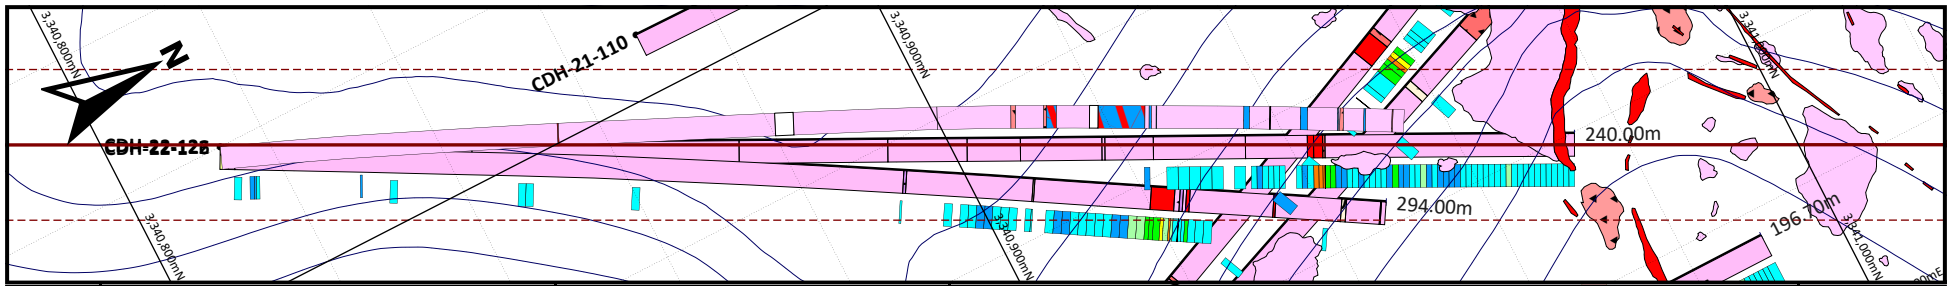

Drillhole Legend

Rhy	FitGouge
RhyF	Cave
VsCgl	BxTec

Drillhole Legend

Quartz Veining
Calcite Veining
Breccias

DH Assays Ag gpt

10 to 30	60 to 100	500 to 2000
30 to 60	100 to 300	>= 2000
300 to 500		

Scale
1 : 1000

Plot File: D-Vein XS CDH-22-117_23-138-139

Drillhole Legend 	Drillhole Legend 	DH Assays Ag gpt 	Scale 1 : 1000 	Plot File: D-Vein XS CDH-22-119-115_23-140
-----------------------------	-----------------------------	-----------------------------	------------------------------	--

Drillhole Legend 	Drillhole Legend 	DH Assays Ag gpt 	Scale 1 : 1000 	Plot File: D-Vein XS 141
-----------------------------	-----------------------------	-----------------------------	------------------------------	-------------------------------------