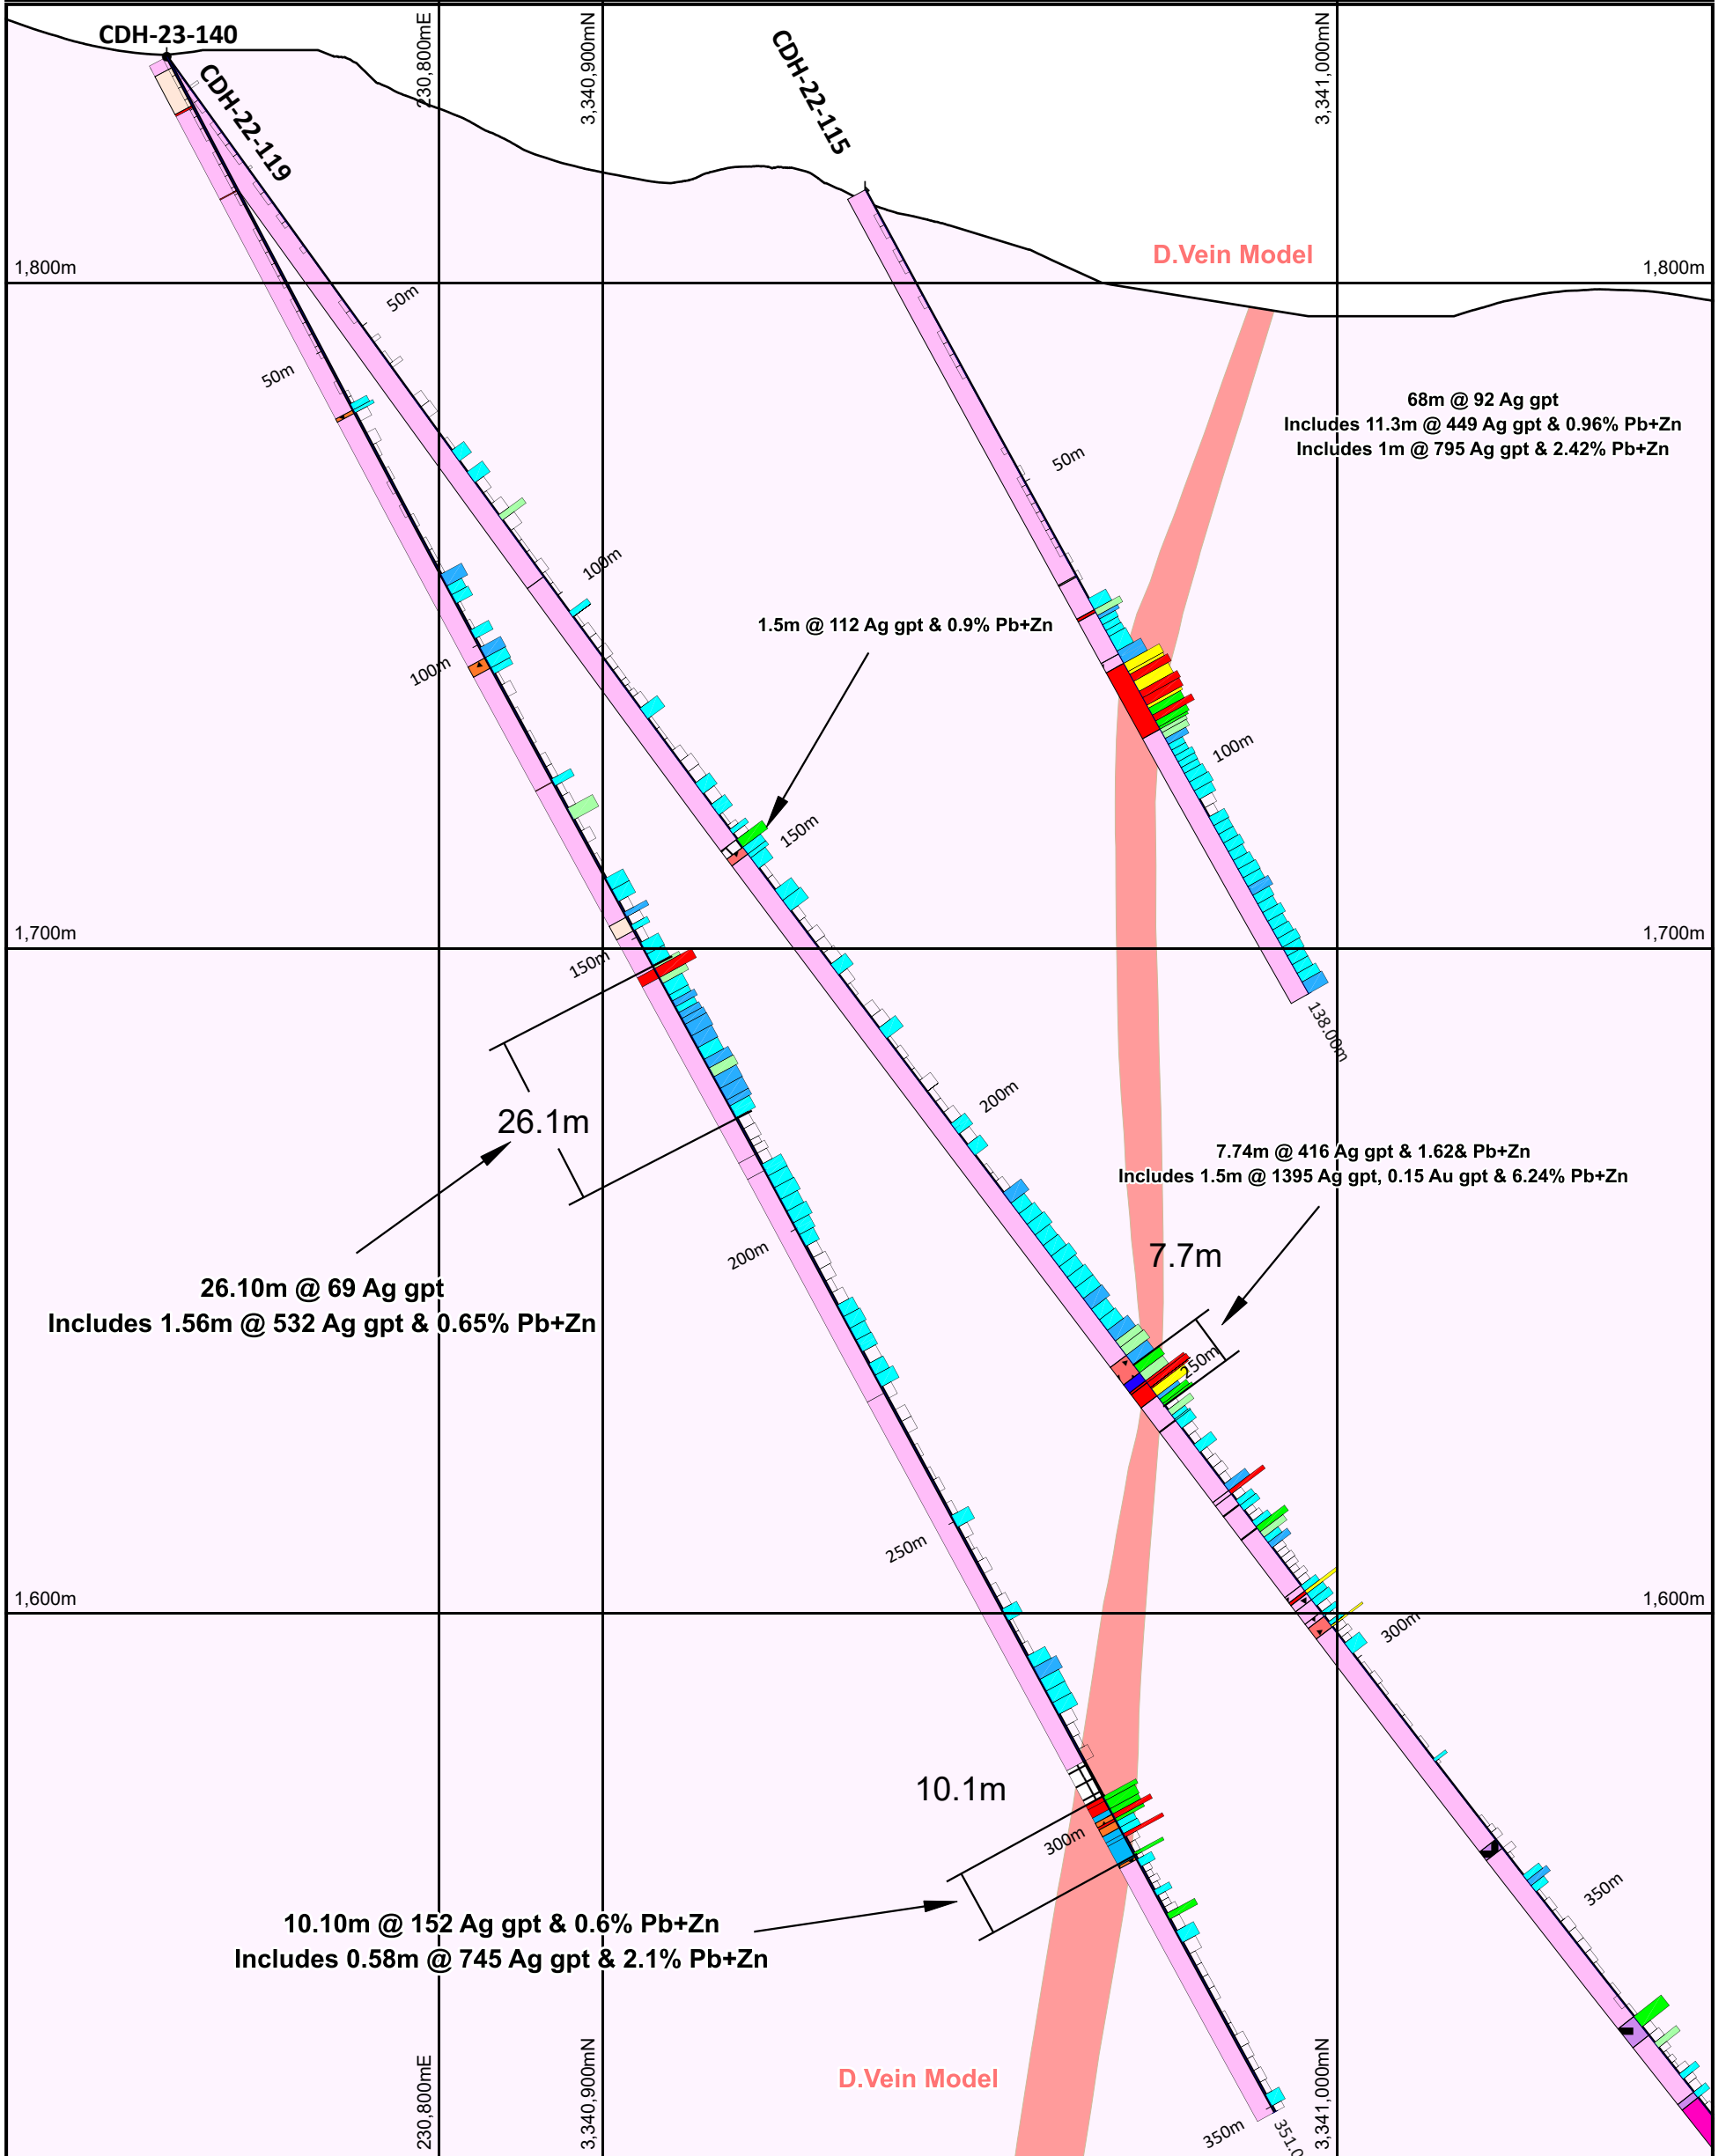

Drillhole Legend

Rhy	FitGouge
RhyF	Cave
VsCgl	BxTec

Drillhole Legend

Quartz Veining
Calcite Veining
Breccias

DH Assays Ag gpt

10 to 30	60 to 100	500 to 2000
30 to 60	100 to 300	>= 2000
300 to 500		

Scale
1 : 1000

Plot File: D-Vein XS CDH-22-117_23-138-139

Drillhole Legend 	Drillhole Legend 	DH Assays Ag gpt 	Scale 1 : 1000 	Plot File: D-Vein XS CDH-22-119-115_23-140
-----------------------------	-----------------------------	-----------------------------	------------------------------	--

Drillhole Legend 	Drillhole Legend 	DH Assays Ag gpt 	Scale 1 : 1000 	Plot File: D-Vein XS 141
-----------------------------	-----------------------------	-----------------------------	------------------------------	-------------------------------------